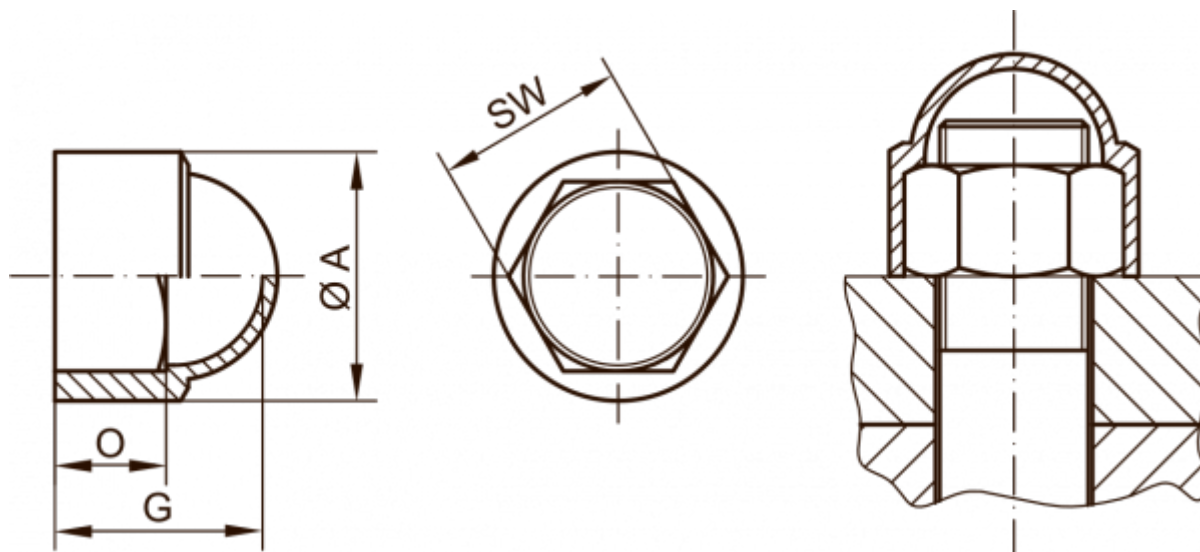

Data Sheet

Article number: 59GPN10001068

Description: KLEE Cap for nut GPN 1000 / 1068 - NV 8

Measures

A = 10.9

For = M5

G = 8

O = 5

SW (Spanner width) = 8